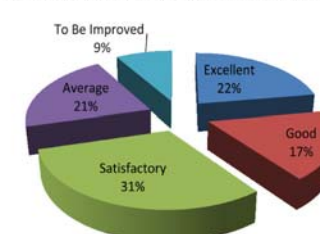

Business Opportunities Gained through the Expo

SURROUNDINGS OF THE NEW EXHIBITION VENUE

CNCC is ideally located in the heart of the Olympic Green Park, and adjacent to the National Stadium (Bird Nest), the National Aquatics Center (Water Cube) and the National Indoor Stadium.

国家会议中心位于北京奥林匹克公园中心区，紧邻鸟巢、水立方和国家体育馆，接驳地铁，交通十分方便，是目前中国最新、最好、地理位置优越、周边配套完善的会议中心。