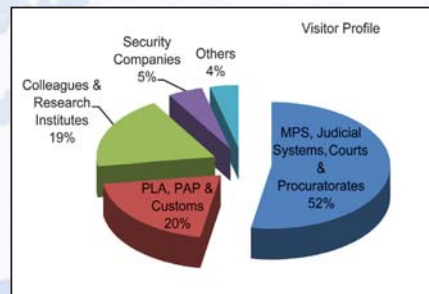

Business Opportunities Gained through the Expo

SURROUNDINGS OF THE NEW EXHIBITION VENUE

CNCC is ideally located in the heart of the Olympic Green Park, and adjacent to the National Stadium (Bird Nest), the National Aquatics Center (Water Cube) and the National Indoor Stadium.

国家会议中心位于北京奥林匹克公园中心区，紧邻鸟巢、水立方和国家体育馆，接驳地铁，交通十分方便，是目前中国最新、最好、地理位置优越、周边配套完善的会议中心。